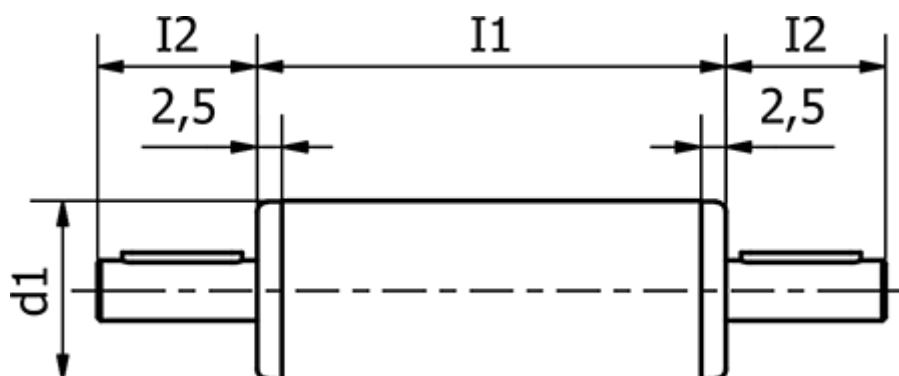

Article number: 203913060SCR

Description: E+G Connecting units - GN 391-30-60-SCR

Measures

| | |
|------------------------------------|-------|
| * Length according to customer = * | |
| d1 | = 30 |
| I1 | = 60 |
| I2 | = 8 |
| Weight (g) | = 180 |